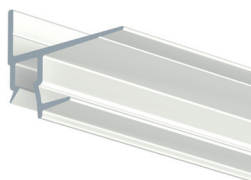

CEILING SYSTEMS - INTEGRATED (IN COMBINATION WITH DRY WALL)

SHADOWLINE

MASONRY - FIXATION STONE WALLS

20
KG/M

10
YEAR
WARRANTY

Hanging rail for plasterboard ceilings and masonry walls

The Shadowline rail - masonry offers the same advantages as the plasterboard version, yet has been specially designed for use with masonry walls. The Shadowline rail is installed on a masonry wall during the building or renovation phase. The Shadowline profile disappears completely in the shadow line next to the ceiling panels, yet still offers all the advantages of a flexible hanging system: undamaged, clean walls and the flexibility to quickly and easily hang paintings and other wall decorations and move them around as desired.

RAIL

SHADOWLINE MASONRY
RAL 9016

ARTICLE NO. 250 cm FOR USE WITH DRYWALL 10 mm 05.08410

ARTICLE NO. 250 cm FOR USE WITH DRYWALL 13 mm 05.08430

FASTENER MATERIAL

FISCHER UX 5X30 R UNIVERSAL PLUG 5 mm 9.4931