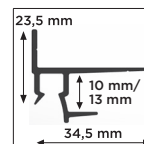

CEILING SYSTEMS - INTEGRATED (IN COMBINATION WITH DRY WALL)

SHADOWLINE

MASONRY - FIXATION STONE WALLS