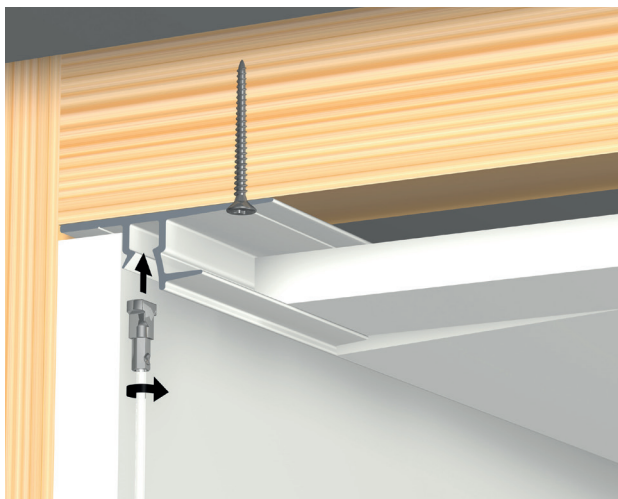

CEILING SYSTEMS - INTEGRATED (IN COMBINATION WITH DRY WALL)

SHADOWLINE

MASONRY - FIXATION STONE WALLS

20
KG/M

10
YEAR
WARRANTY

Hanging rail for plasterboard ceilings and masonry walls

The Shadowline rail - masonry offers the same advantages as the plasterboard version, yet has been specially designed for use with masonry walls. The Shadowline rail is installed on a masonry wall during the building or renovation phase. The Shadowline profile disappears completely in the shadow line next to the ceiling panels, yet still offers all the advantages of a flexible hanging system: undamaged, clean walls and the flexibility to quickly and easily hang paintings and other wall decorations and move them around as desired.

SCREW 3,5 mm X 45 mm 9.4929

9 SCREWS PER 2,5 m

installation
movie

CEILING SYSTEMS - INTEGRATED

SHADOWLINE

SHADOWLINE DRYWALL (FIXATION DRYWALL)

SHADOWLINE MASONRY (FIXATION STONE WALLS)