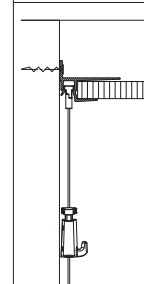

CEILING SYSTEMS - INTEGRATED (IN COMBINATION WITH DRY WALL)

SHADOWLINE

MASONRY - FIXATION STONE WALLS

20
KG/M

10
YEAR
WARRANTY

Hanging rail for plasterboard ceilings and masonry walls

The Shadowline rail - masonry offers the same advantages as the plasterboard version, yet has been specially designed for use with masonry walls. The Shadowline rail is installed on a masonry wall during the building or renovation phase. The Shadowline profile disappears completely in the shadow line next to the ceiling panels, yet still offers all the advantages of a flexible hanging system: undamaged, clean walls and the flexibility to quickly and easily hang paintings and other wall decorations and move them around as desired.

RAIL

SHADOWLINE MASONRY
RAL 9016

ARTICLE NO. 250 cm FOR USE WITH DRYWALL 10 mm 05.08410

ARTICLE NO. 250 cm FOR USE WITH DRYWALL 13 mm 05.08430

FASTENER MATERIAL

FISCHER UX 5X30 R UNIVERSAL PLUG 5 mm 9.4931