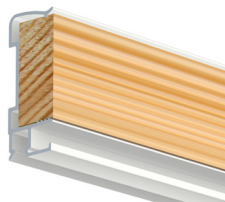

# ART STRIP

<p><b>50</b> KG/M</p>
<p><b>10</b> YEAR WARRANTY</p>

**Hanging rail integrated in side strip - suitable for recessed ceilings using a side strip**

The Art Strip is the picture hanging system that may be hidden in a recessed ceiling. It replaces the side strip which is used for the installation of recessed ceilings. During a tear-down phase or renovation work, the Art Strip can be installed at the same time as the recessed ceiling. The corner profile for the recessed ceiling is then mounted to the Art Strip. When you mount the Art Strip during the installation of recessed ceilings, you will have a picture hanging system available throughout the entire space, giving you a flexible way to decorate the walls. The Twister hanging cords may be clicked into any desired location in the rail next to the recessed ceiling.

RAIL

ART STRIP - WHITE  
RAL 9010

ART STRIP - BLACK

ARTICLE NO. 300 cm

05.08310

05.07310