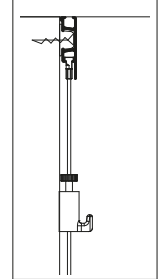

# CLICK RAIL PRO

**50**  
KG/M

**10**  
YEAR  
WARRANTY

The Click Rail Pro hanging system is the professional, heavy-duty version of the Click Rail. The rail is quick and easy to instal thanks to the Click&Connect clips, and can be mounted on the wall, flush against the ceiling. It is possible to mount the rail in such a way that the sliders for the hanging wire may be subtly hidden behind the rail. The Click Rail Pro picture hanging system has a maximum load capacity of 50 kg/m. Hanging heavy pictures and wall decorations is no problem with the Click Rail Pro. Click Rail Pro is a strong picture hanging system that you can trust when it comes to hanging your art on the wall. The hanging wires may be moved and clicked into the rail again at any desired location. This assures you of flexibility in what you display on your walls. Moving or replacing a work of art is fast and easy, and there's no risk of damaging the walls.

RAIL		
		
CLICK RAIL PRO - WHITE/PRIMER RAL 9016		CLICK RAIL - ALU BRUSHED
ARTICLE NO. 200 cm	05.05420	05.05320
ARTICLE NO. 300 cm	05.05430	05.05330
FASTENER KIT WHITE		FASTENER KIT GREY
ARTICLE NO. 200 cm	4067	4066
ARTICLE NO. 300 cm	4074	4073

CONTENT FASTENER KIT				QUANTITY 200 cm	QUANTITY 300 cm
	9.4124	CLICK&CONNECT		6x	9x
	9.4929	SCREW		6x	9x
	9.4930	PLUG		6x	9x
	9.4120 (WHITE) / 9.4121 (GREY)	END CAP		2x	2x
	9.4122 (WHITE) / 9.4123 (GREY)	CONNECTOR		1x	1x
	2387	INSTRUCTION		1x	1x