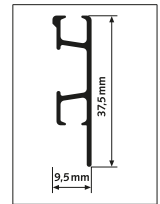

CLICK RAIL PRO

50
KG/M

10
YEAR
WARRANTY