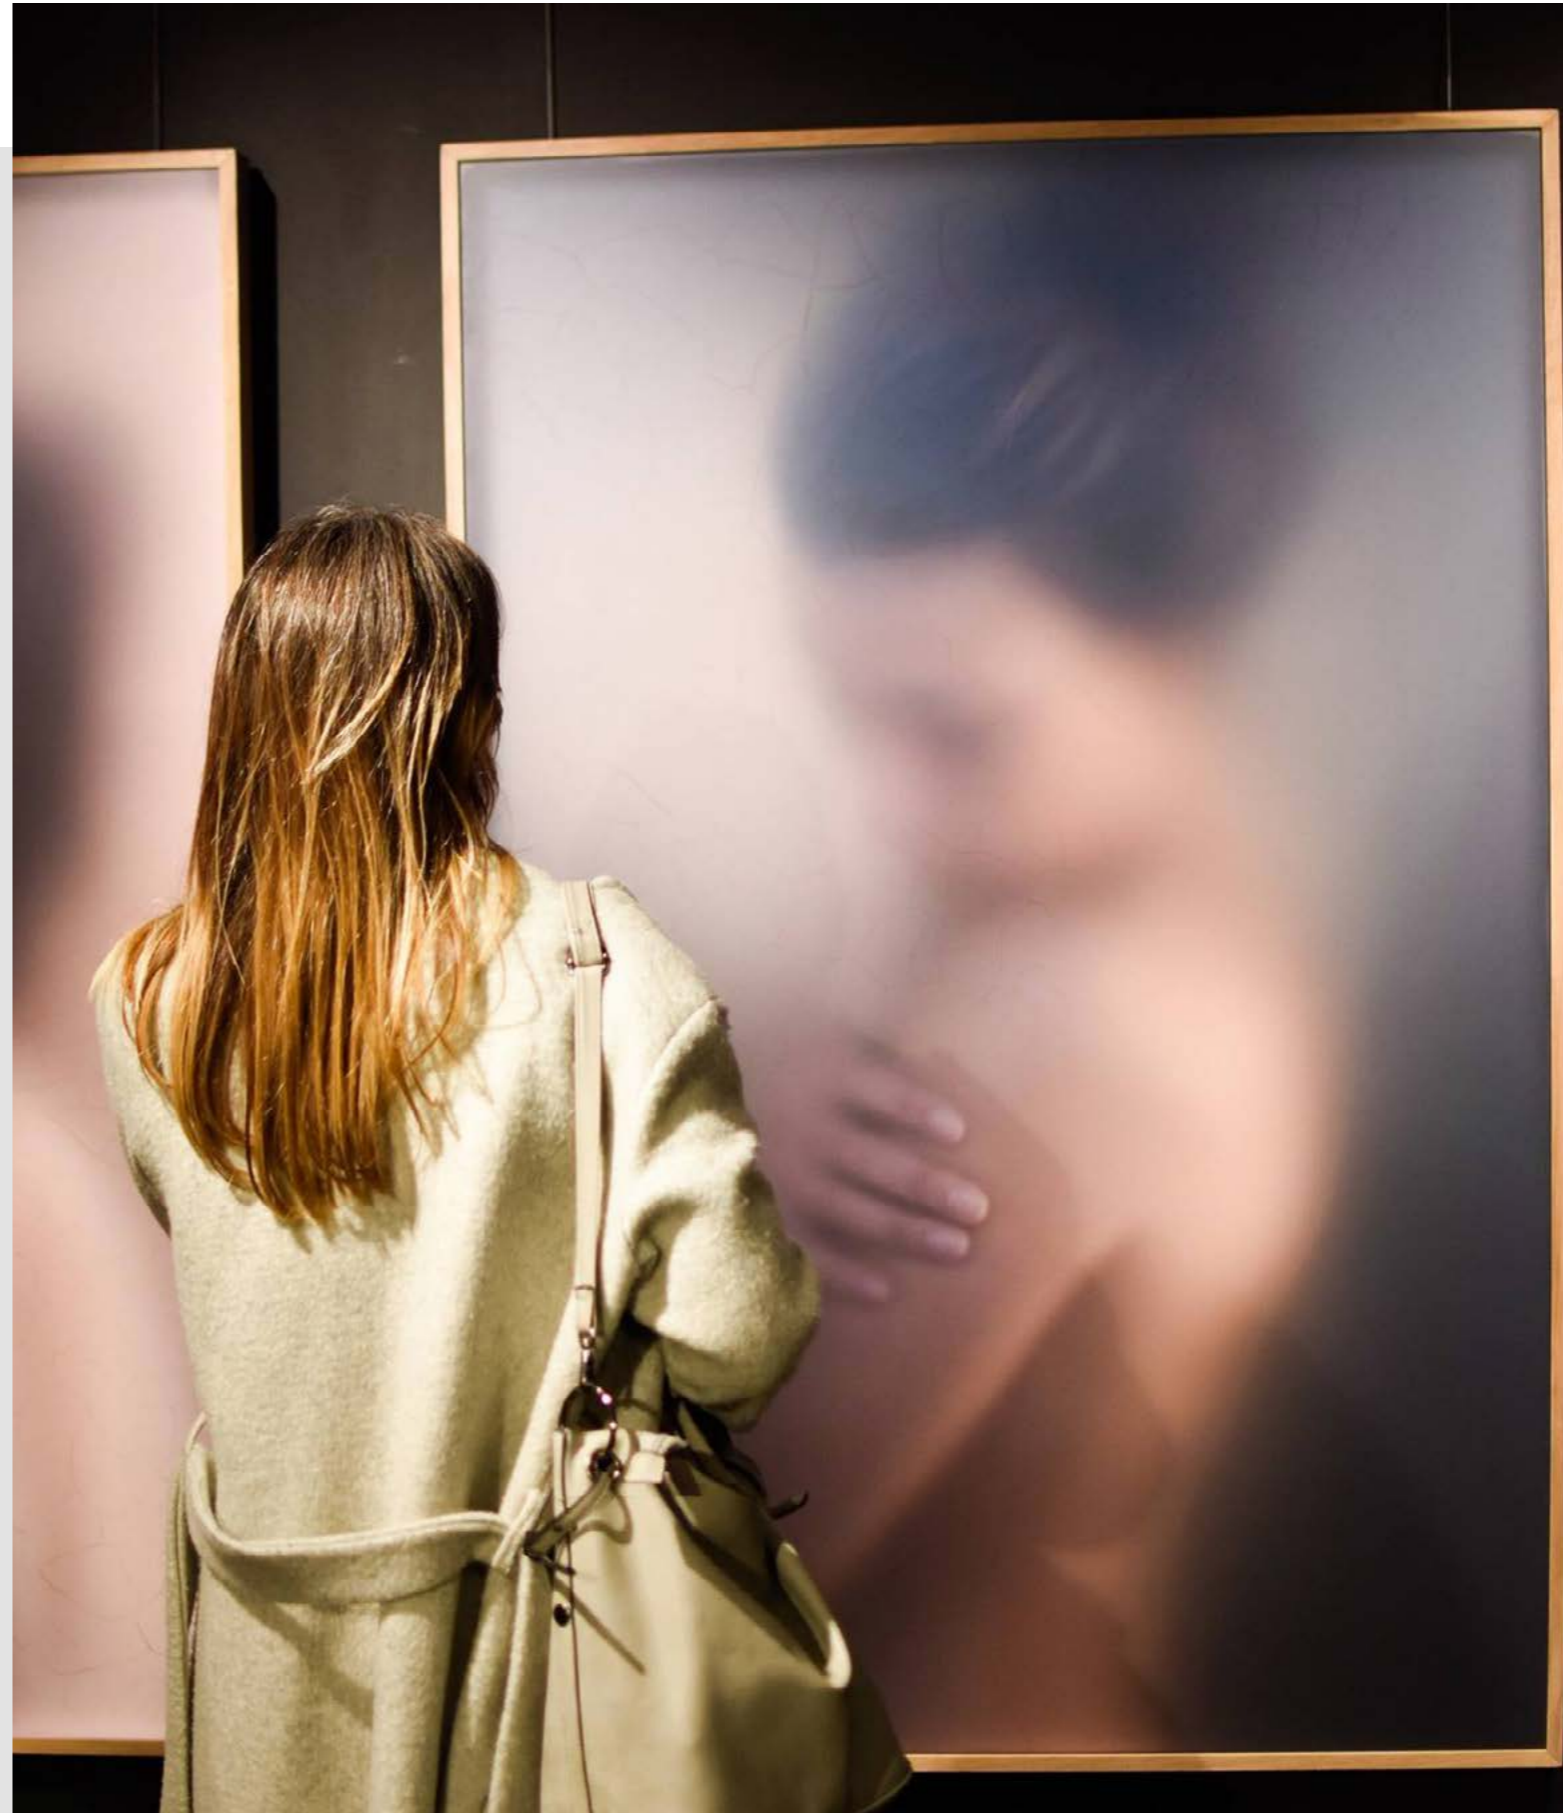

- ✓ SUSTAINABLE BUILDING MANAGEMENT
- ✓ TAILORMADE SOLUTIONS
- ✓ FLEXIBILITY
- ✓ UNDAMAGED WALLS
- ✓ USER-FRIENDLY
- ✓ MULTIFUNCTIONAL