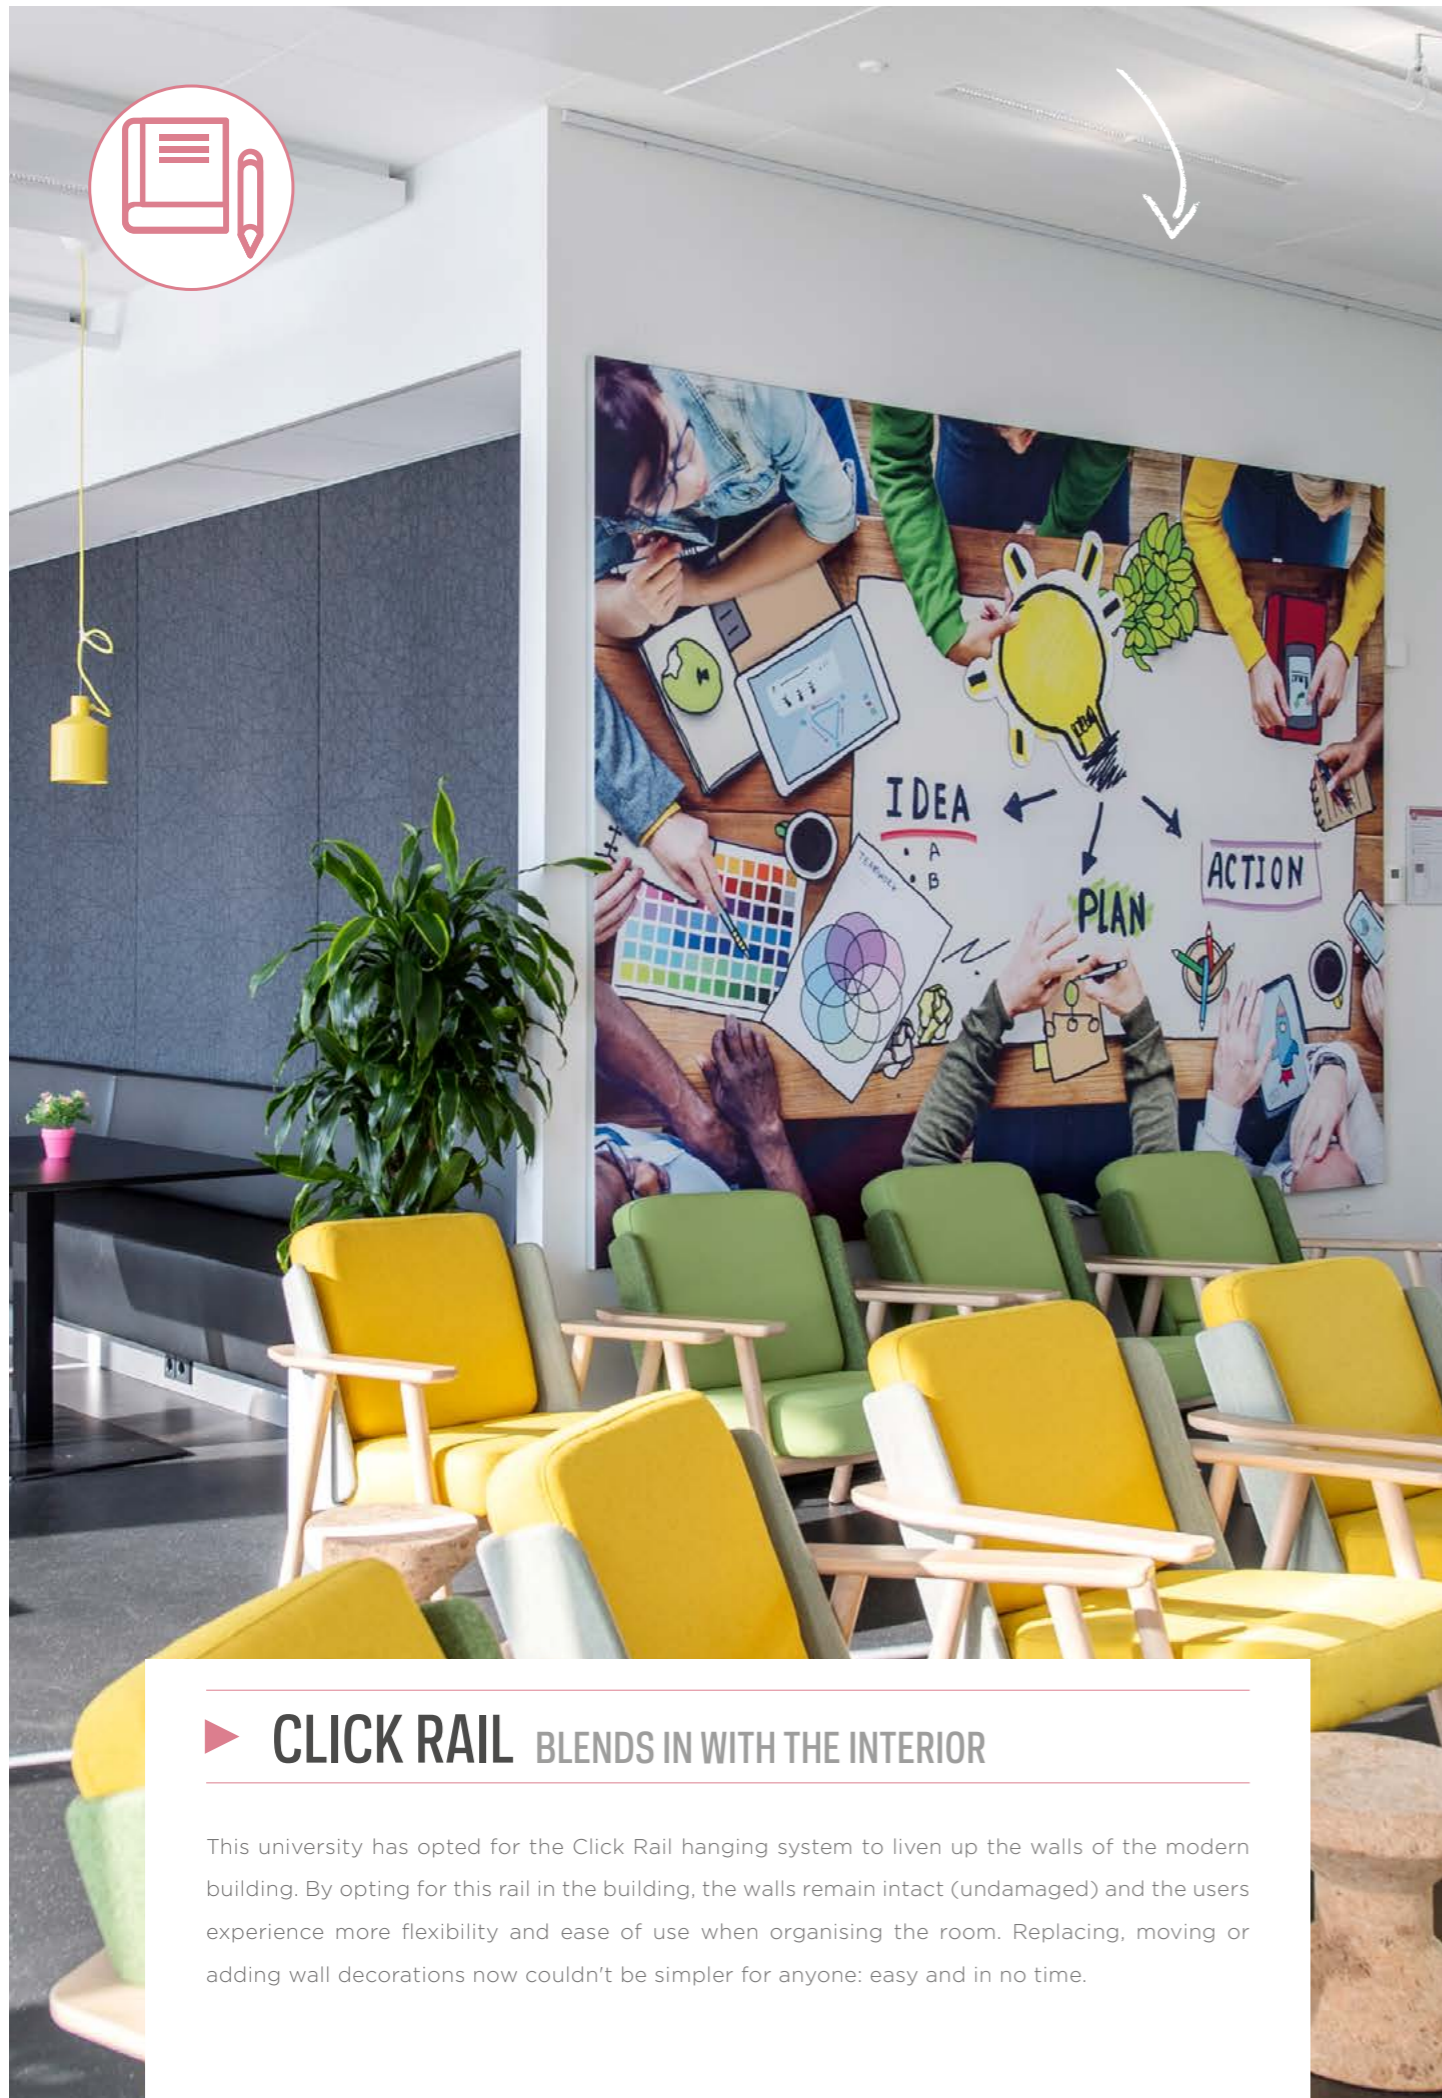

► **CLICK RAIL** BLENDS IN WITH THE INTERIOR

This university has opted for the Click Rail hanging system to liven up the walls of the modern building. By opting for this rail in the building, the walls remain intact (undamaged) and the users experience more flexibility and ease of use when organising the room. Replacing, moving or adding wall decorations now couldn't be simpler for anyone: easy and in no time.